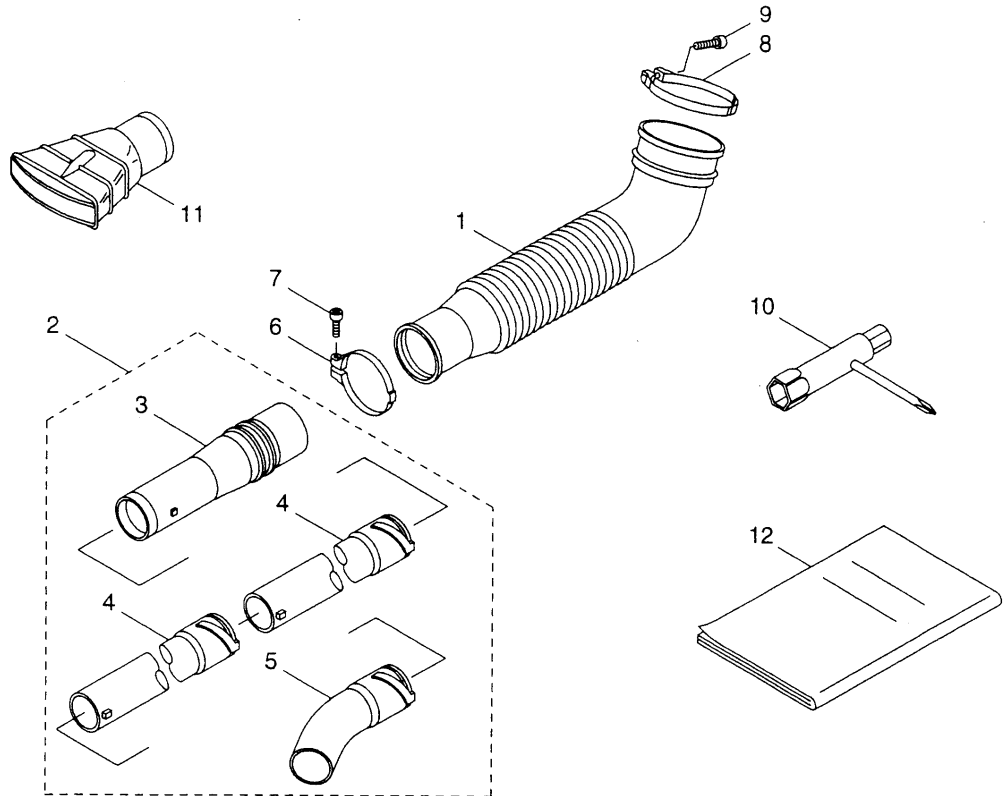

3.BL4500SP(CE) ACCESSORIS

395675-03

Ref. No.	Parts No.	Parts Name	Q' ty	Remarks
3-1	119186	Flexible Pipe	1	Black
3-2	119366	Pipe Ass'y	1	Incl. 3~5
3-3	106721	Swivel Pipe Ass'y	1	
3-4	106762	Straight Pipe	2	370L
3-5	106725	Bent Pipe	1	
3-6	119525	Hose Band	1	#75
3-7	081415	Screw	1	M5 X 16
3-8	119523	Hose Band	1	#100
3-9	081417	Screw	1	M5 X 25
3-10	210418	Box Wrench	1	13 X 19 X (+) Driver
3-11	106726	Sector Blow Head	1	
3-12	119633	Owners Manual	1