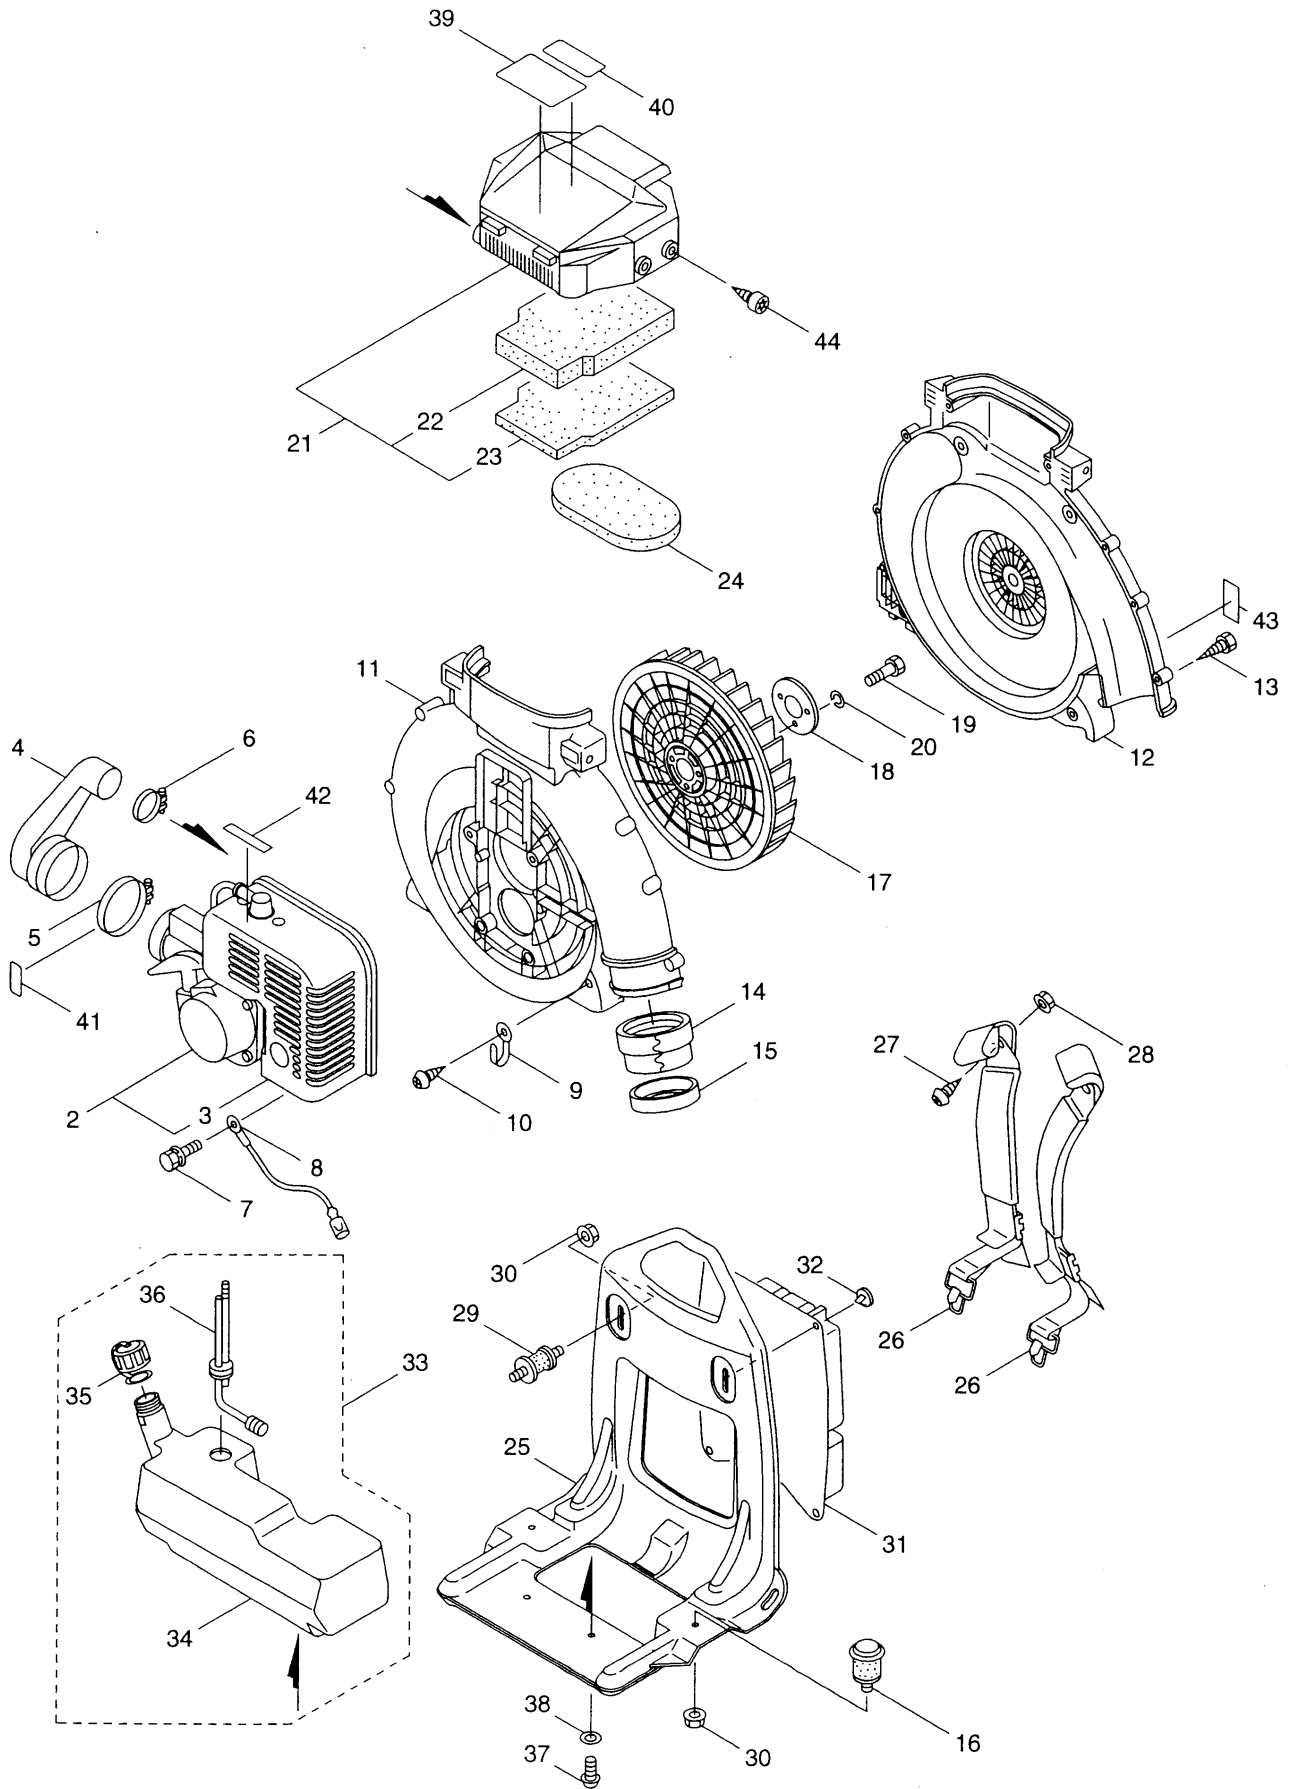

## CONTENTS

1 • MAIN BODY .....	1~2
2 • THROTTLE .....	3
3 • ACCESSORIES .....	4
4 • ENGINE .....	5~6
5 • CARBURETOR .....	7~8

1998. 1.

# 1.BL4500SP(CE) MAIN BODY

Ref. No.	Parts No.	Parts Name	Q' ty	Remarks
1-1	395675	BL4500SP	1	CE
1-2	119611	Engine	1	Incl. 3 TEX45D-AG20
1-3	119384	Shroud	1	
1-4	119616	Inlet Pipe	1	
1-5	119685	Band	1	#55-70
1-6	119684	Band	1	#30-40
1-7	092543	Bolt	4	M6 × 45
1-8	108634	Earth Cord	1	AVS0.5B × 120
1-9	103550	Clamp	1	
1-10	082697	Tapping Screw	1	M5 × 10
1-11	119386	Fan Case (E)	1	
1-12	119387	Fan Case (S)	1	
1-13	118530	Tapping Screw	11	M5 × 25
1-14	119160	Collar	1	
1-15	119161	Rubber Band	1	
1-16	114454	Buffer	2	40-M6 × 14
1-17	118724	Fan	1	
1-18	118248	Plate	1	
1-19	119558	Bolt	3	M6 × 40-7T
1-20	012502	Spring Washer	3	M6
1-21	119364	Air Cleaner Ass'y	1	Incl. 22,23
1-22	119664	Element	1	t=10
1-23	119665	Felt	1	t=4
1-24	112028	Packing	1	T12
1-25	119174	Knapsack Frame	1	
1-26	119668	Knapsack Band	2	
1-27	083445	Screw	2	M6 × 16
1-28	550132	Nut	2	M6
1-29	026223	Buffer	2	30-M6 × 14
1-30	109704	Nut	4	M6
1-31	119177	Cushion Pad	1	
1-32	100749	Fastener	4	#7
1-33	119388	Fuel Tank Ass'y	1	Incl. 34~36
1-34	119389	Fuel Tank	1	
1-35	119390	Cap Ass'y	1	
1-36	119391	Filter Ass'y	1	
1-37	081414	Screw	2	M5 × 14
1-38	015479	Washer	2	φ 5.3 × φ 16 × t1.6
1-39	119606	Label	1	BL4500SP
1-40	107483	Label	1	
1-41	119613	Label	1	Choke
1-42	266959	Label	1	
1-43	119700	Label	1	
1-44	082708	Tapping Screw	4	M6 × 14

# 2.BL4500SP(CE) THROTTLE

395675-02

Ref. No.	Parts No.	Parts Name	Q' ty	Remarks
2-1	119619	Throttle Ass'y	1	Incl. 2~8
2-2	116049	Throttle	1	
2-3	118811	Grip	1	
2-4	118813	Band	1	
2-5	118814	Band	1	
2-6	082759	Tapping Screw	2	M5 × 20
2-7	117488	Knob Bolt	1	M6 × 30
2-8	119620	Throttle Cable Ass'y	1	
2-9	119173	Clamp	1	