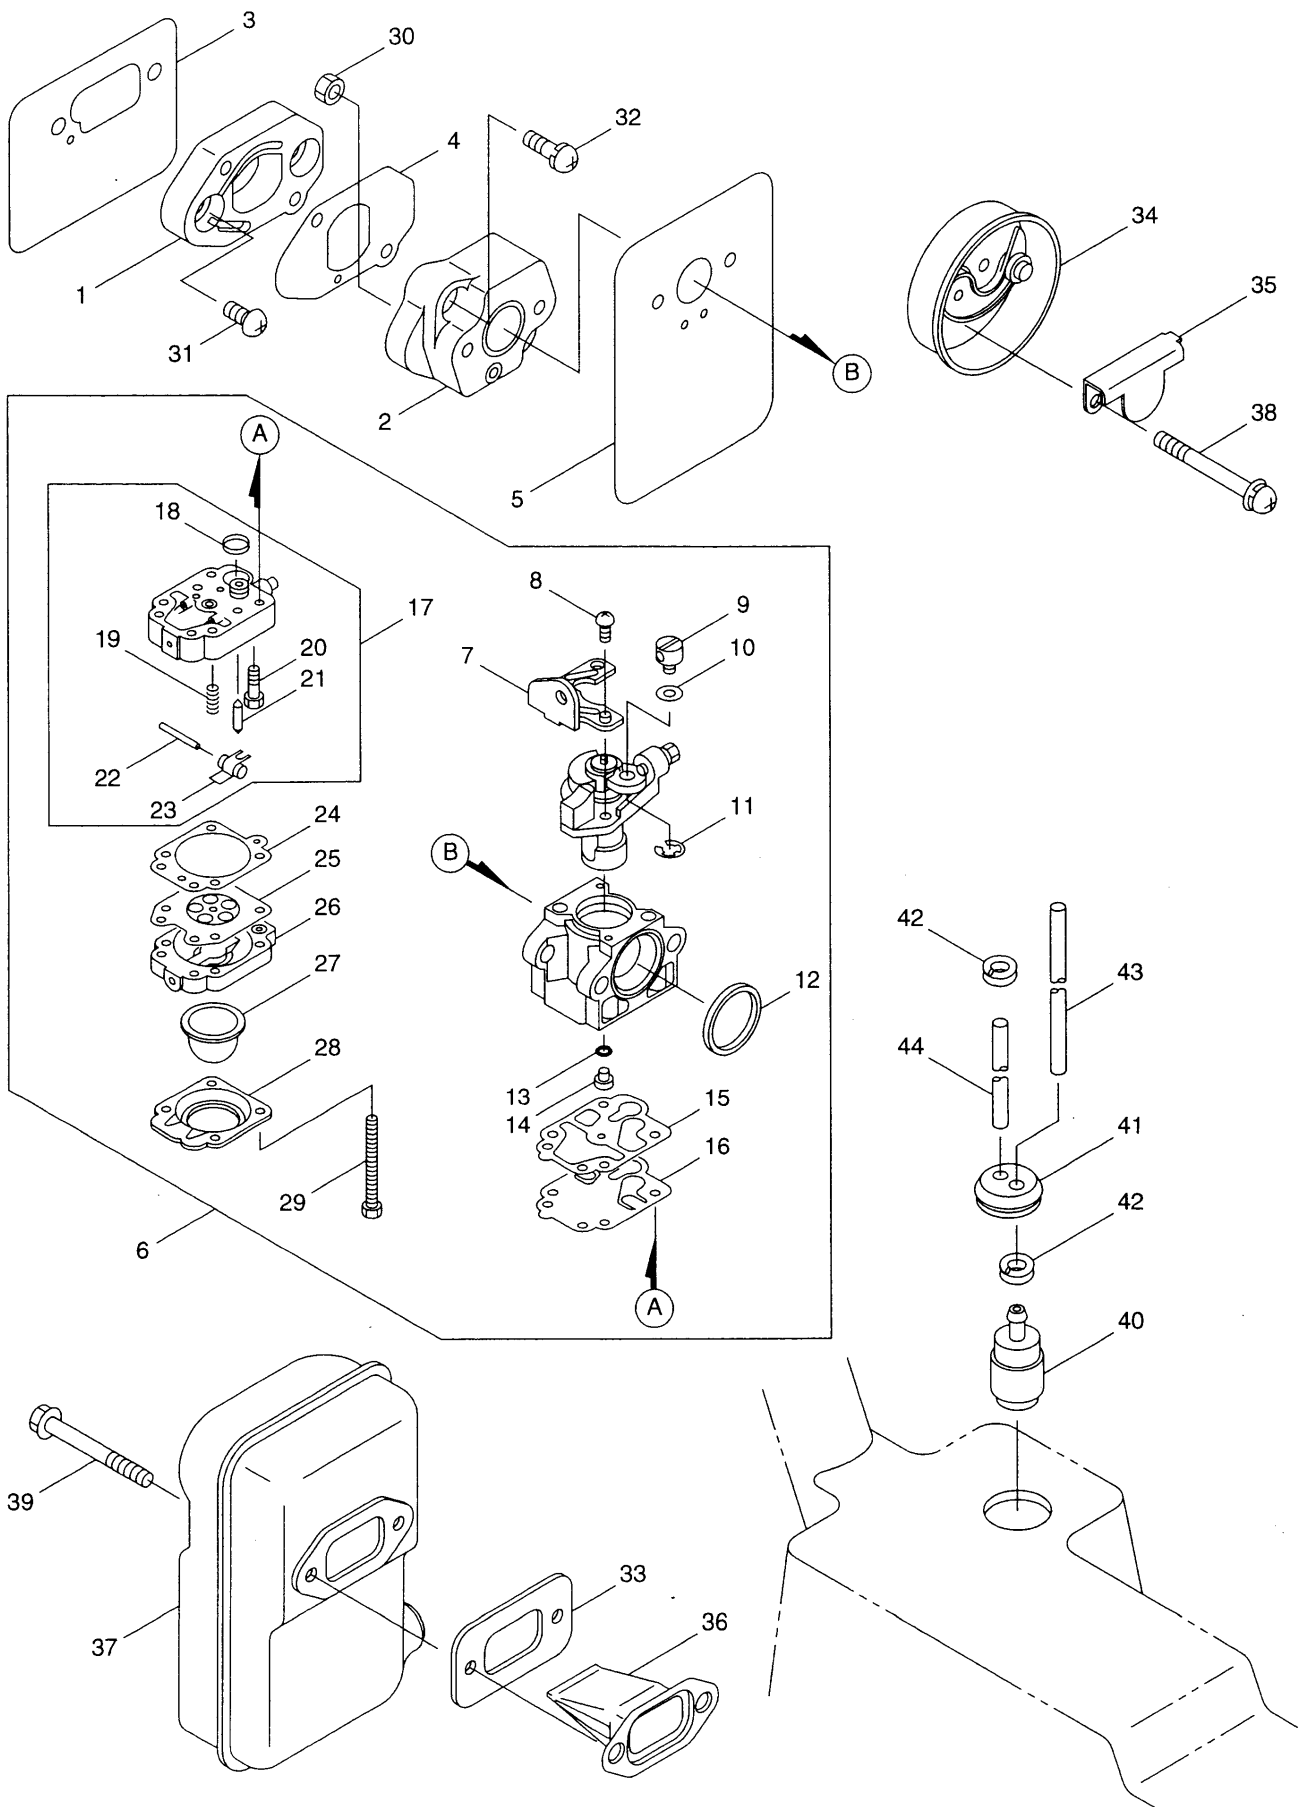

5.BL4500SP(CE) CARBURETOR

Ref. No.	Parts No.	Parts Name	Q' ty	Remarks
5-1	625867	Adapter	1	
5-2	625866	Insulator	1	
5-3	625862	Gasket	1	
5-4	625863	Gasket	1	
5-5	625864	Gasket	1	
5-6	625865	Carburetor Ass'y	1	Incl. 7~29
5-7	624525	Bracket	1	
5-8	577179	Screw	2	
5-9	598415	Arm	1	
5-10	624532	Washer	1	
5-11	577175	Snap Ring	1	
5-12	624528	Packing	1	
5-13	577182	O-Ring	1	
5-14	626813	Main Jet	1	
5-15	577184	Gasket	1	
5-16	577185	Diaphragm	1	
5-17	626812	Body Ass'y	1	Incl. 18~23
5-18	624430	Filter	1	
5-19	624434	Spring	1	
5-20	624432	Screw	1	
5-21	624431	Float Valve	1	
5-22	624433	Pin	1	
5-23	624429	Lever	1	
5-24	598407	Gasket	1	
5-25	944219	Diaphragm	1	
5-26	598413	Body	1	
5-27	577191	Priming Pump	1	
5-28	598409	Primer Pump Cover	1	
5-29	598417	Screw	4	
5-30	594598	Nut	2	
5-31	625868	Screw	2	
5-32	579565	Screw	2	
5-33	579566	Muffler Gasket	1	
5-34	625870	Air Filter Case Ass'y	1	
5-35	626814	Baffle	1	
5-36	579567	Spark Arrester	1	
5-37	625869	Muffler Comp	1	
5-38	626815	Screw	2	
5-39	577390	Bolt	2	M6 X 65
5-40	625872	Fuel Filter	1	
5-41	597949	Fuel Tank Grommet	1	
5-42	597948	Fuel Filter Clamp	2	
5-43	625873	Tube	1	$\phi 3 \times \phi 5 \times 250L$
5-44	625874	Tube	1	$\phi 3 \times \phi 6 \times 130L$