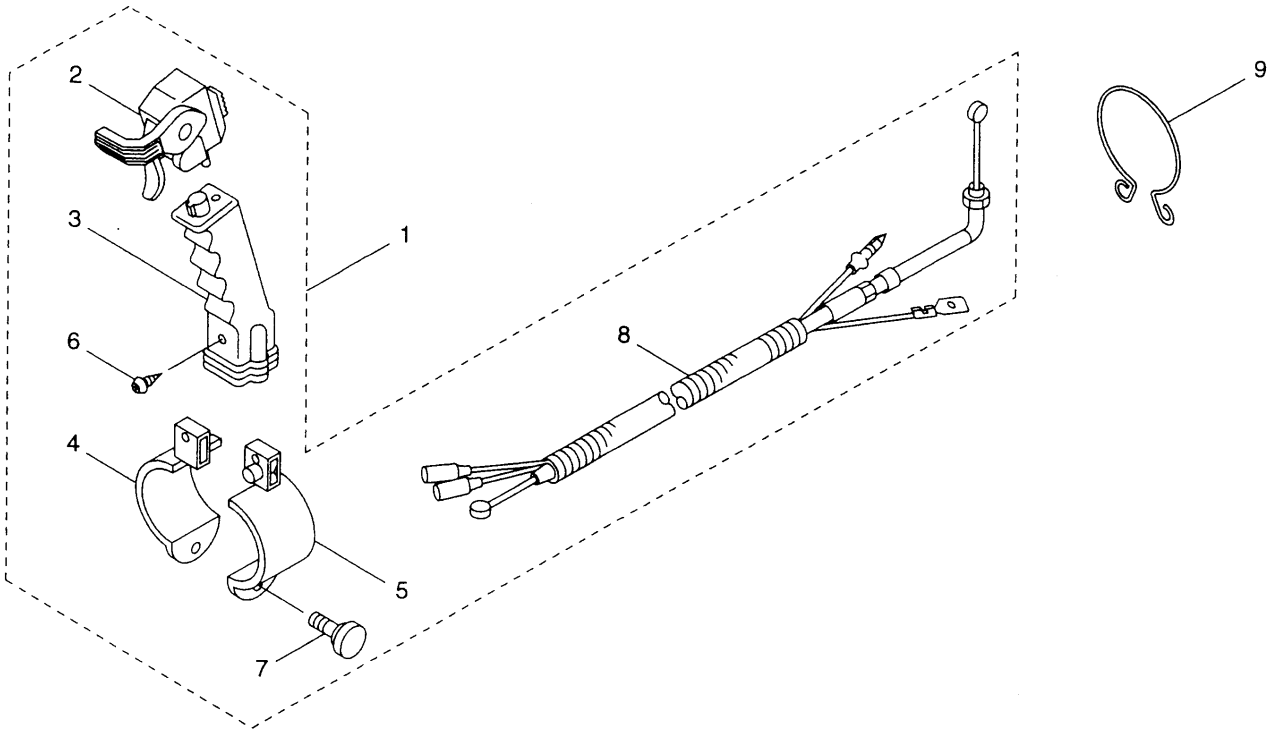

## CONTENTS

1 • MAIN BODY .....	1~2
2 • THROTTLE .....	3
3 • ACCESSORIES .....	4
4 • ENGINE .....	5~6
5 • CARBURETOR .....	7~8

1998. 1.

# 1.BL4500SP(CE) MAIN BODY

Ref. No.	Parts No.	Parts Name	Q' ty	Remarks
1-1	395675	BL4500SP	1	CE
1-2	119611	Engine	1	Incl. 3 TEX45D-AG20
1-3	119384	Shroud	1	
1-4	119616	Inlet Pipe	1	
1-5	119685	Band	1	#55-70
1-6	119684	Band	1	#30-40
1-7	092543	Bolt	4	M6 × 45
1-8	108634	Earth Cord	1	AVS0.5B × 120
1-9	103550	Clamp	1	
1-10	082697	Tapping Screw	1	M5 × 10
1-11	119386	Fan Case (E)	1	
1-12	119387	Fan Case (S)	1	
1-13	118530	Tapping Screw	11	M5 × 25
1-14	119160	Collar	1	
1-15	119161	Rubber Band	1	
1-16	114454	Buffer	2	40-M6 × 14
1-17	118724	Fan	1	
1-18	118248	Plate	1	
1-19	119558	Bolt	3	M6 × 40-7T
1-20	012502	Spring Washer	3	M6
1-21	119364	Air Cleaner Ass'y	1	Incl. 22,23
1-22	119664	Element	1	t=10
1-23	119665	Felt	1	t=4
1-24	112028	Packing	1	T12
1-25	119174	Knapsack Frame	1	
1-26	119668	Knapsack Band	2	
1-27	083445	Screw	2	M6 × 16
1-28	550132	Nut	2	M6
1-29	026223	Buffer	2	30-M6 × 14
1-30	109704	Nut	4	M6
1-31	119177	Cushion Pad	1	
1-32	100749	Fastener	4	#7
1-33	119388	Fuel Tank Ass'y	1	Incl. 34~36
1-34	119389	Fuel Tank	1	
1-35	119390	Cap Ass'y	1	
1-36	119391	Filter Ass'y	1	
1-37	081414	Screw	2	M5 × 14
1-38	015479	Washer	2	φ 5.3 × φ 16 × t1.6
1-39	119606	Label	1	BL4500SP
1-40	107483	Label	1	
1-41	119613	Label	1	Choke
1-42	266959	Label	1	
1-43	119700	Label	1	
1-44	082708	Tapping Screw	4	M6 × 14

# 2.BL4500SP(CE) THROTTLE

395675-02

Ref. No.	Parts No.	Parts Name	Q' ty	Remarks
2-1	119619	Throttle Ass'y	1	Incl. 2~8
2-2	116049	Throttle	1	
2-3	118811	Grip	1	
2-4	118813	Band	1	
2-5	118814	Band	1	
2-6	082759	Tapping Screw	2	M5 × 20
2-7	117488	Knob Bolt	1	M6 × 30
2-8	119620	Throttle Cable Ass'y	1	
2-9	119173	Clamp	1	